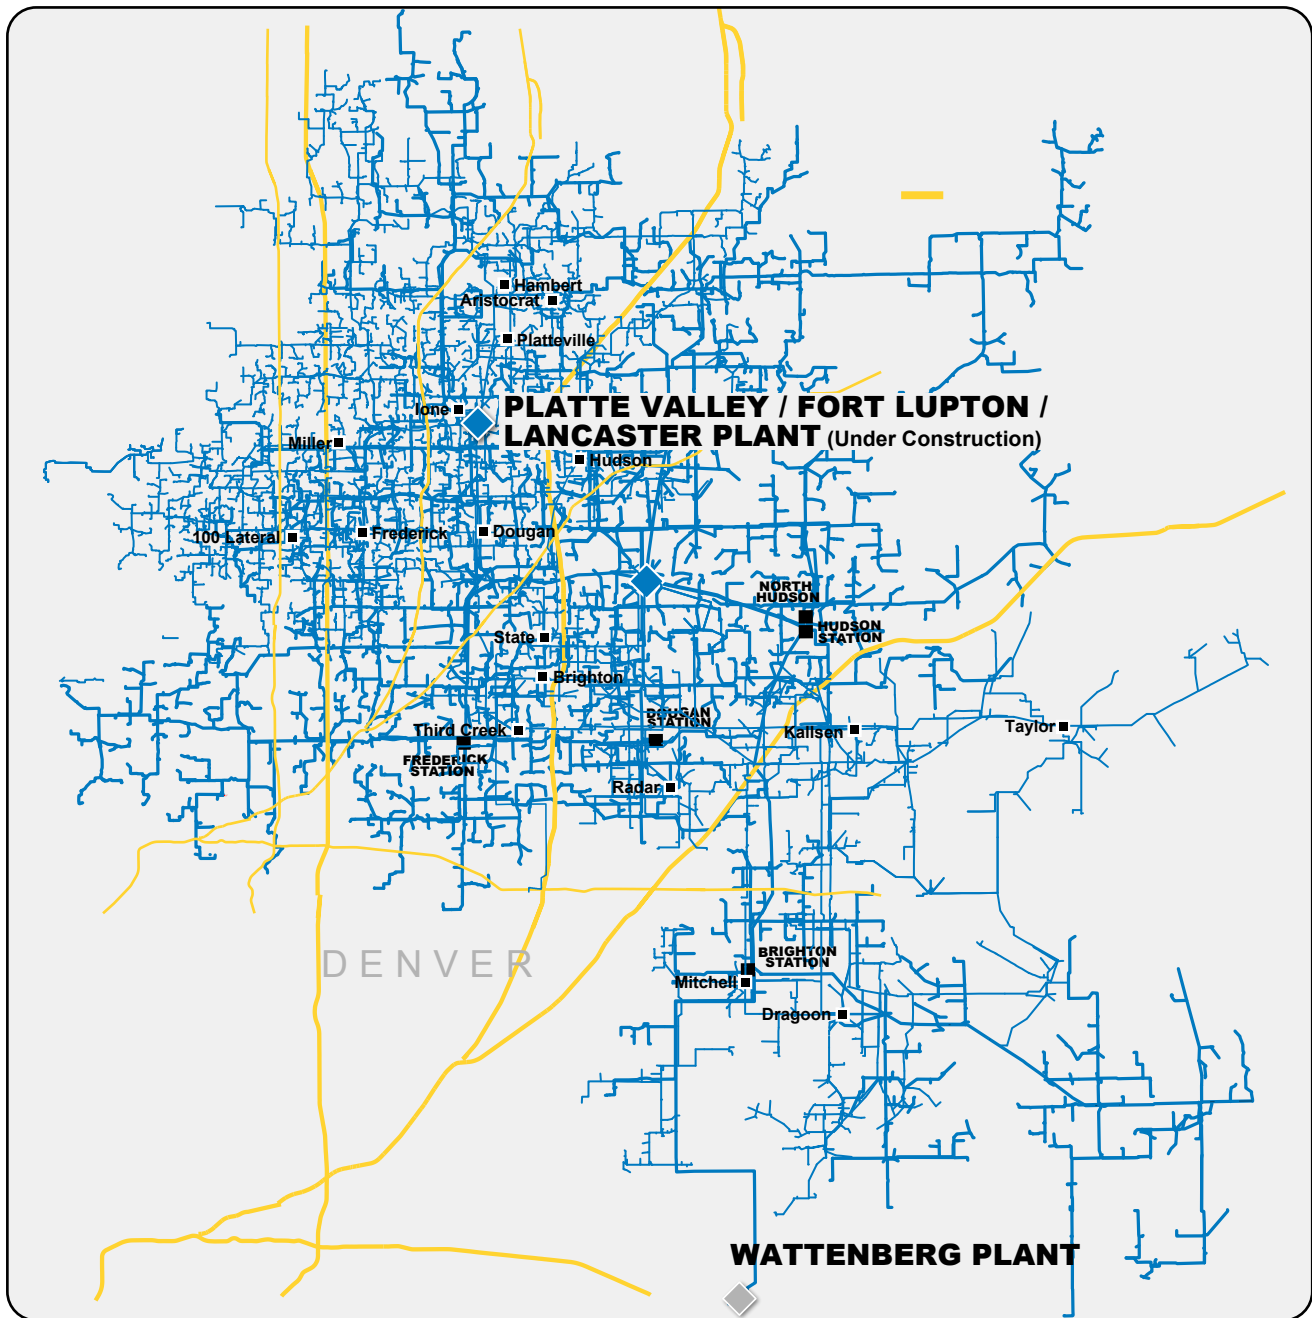

Wattenberg Gathering System

Western Gas Partners, LP

- Treating Facilities
- ◆ Processing Facilities
- Gathering Lines

Anadarko Petroleum Corp.

- ◆ Processing Facilities

3rd Party Infrastructure

- Major Pipelines